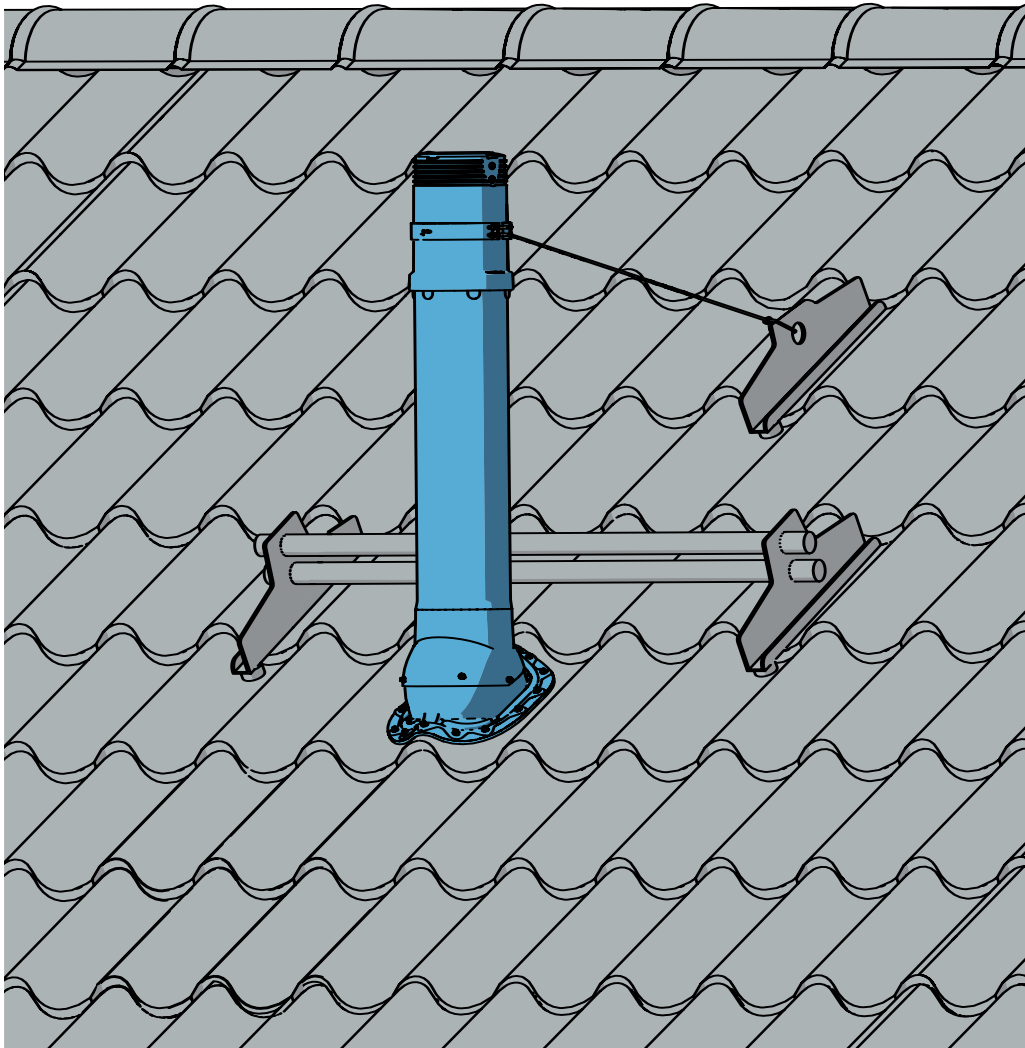

VILPE® 110P/IS/900 ventilation pipe

VILPE® 110P/IS/900 ventilation pipe

1.