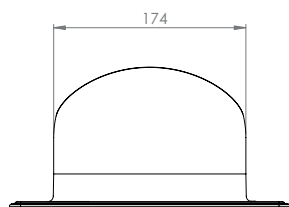

VILPE[®] Hyygge Pass-Through

NAME	REFERENCE COLOUR	PRODUCT NUMBER
VILPE [®] HYYGGE PASS-THROUGH	black, RAL 9017	740822
	grey, RAL 7015	740827
	antracite, RAL 7016	74082G