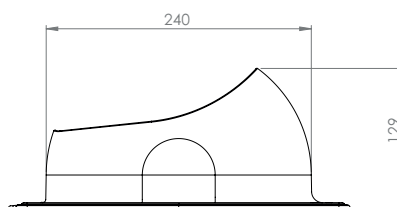

VILPE[®] Hyygge Pass-Through

NAME	REFERENCE COLOUR	PRODUCT NUMBER
VILPE [®] HYYGGE PASS-THROUGH	black, RAL 9017	740822
	grey, RAL 7015	740827
	antracite, RAL 7016	74082G